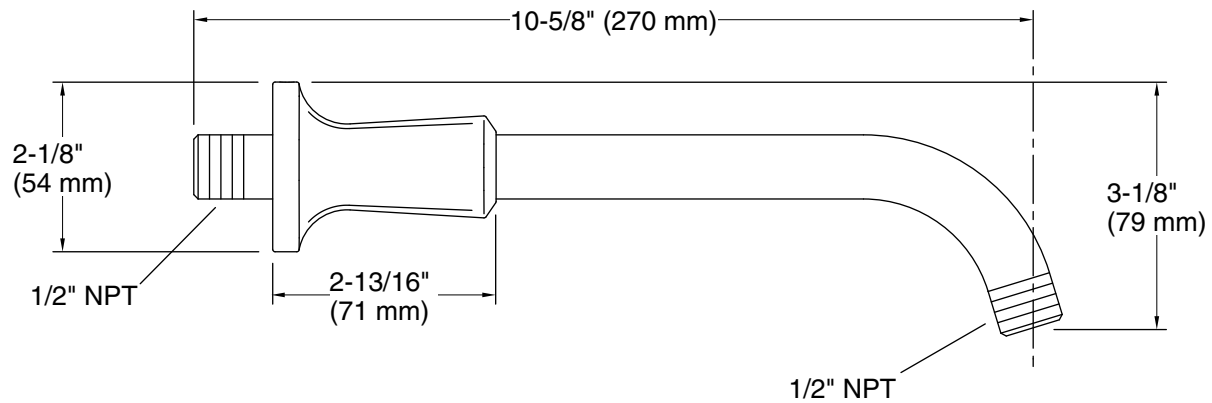

Features

- Arm features 10#" reach.
- ½" NPT connection.
- Fluid design lines for ease of cleaning.
- For use with any KOHLER showerhead (sold separately).
- Coordinates with Margaux faucets, accessories, and showering components to complete your bathroom.

Technical Information

All product dimensions are nominal.

Notes

Measure your actual product for roughing-in details.